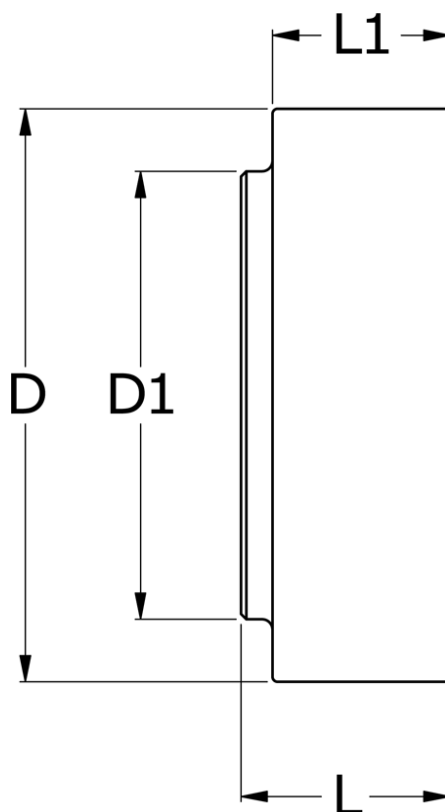

Data Sheet

Article number: 330648001A

Description: Coupling N-Eupex str. 480
Part 1 (incl. rubber) without bore

Measures

D	= 480
D1	= 300
L	= 190
L1	= 90
Max bore	= 180
Torque (N m)	= 16600